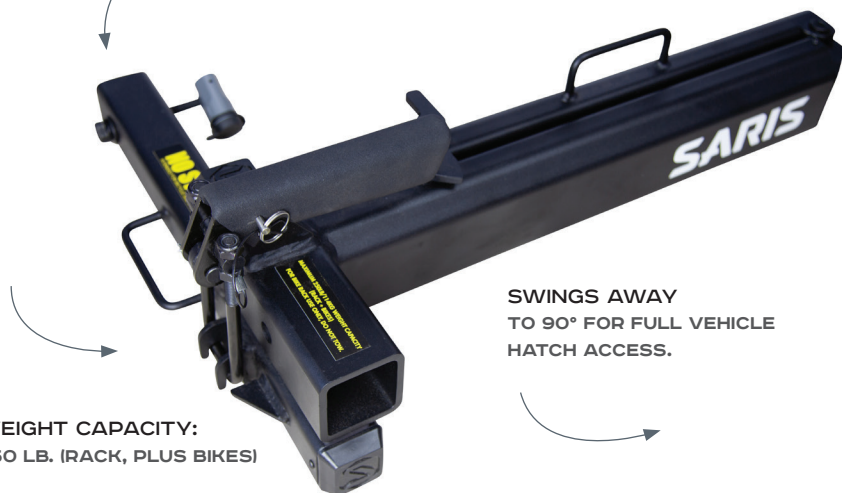

SWING INTO ACTION

SWING AWAY ACCESSORY

Turn your Saris hitch rack into a swing away with this hitch rack accessory. Featuring 90° of pivot, the Swing Away Accessory gives you free and clear hatch access without removing your bikes. Designed to handle up to 250 lb. of bike weight, the Swing Away Accessory is compatible with our most popular hitch racks – including the Freedom and SuperClamp platform hitch racks. Convenient and built-in carrying handles make it easy to maneuver and install, while the included Hitch Tightener ensures secure travels down the road. For those times when only a swing away will do, there's the Saris Swing Away Accessory.

- Swings away to 90° for full vehicle hatch access.
- For use with 2" receivers only.
- Weight capacity: 250 lb. (rack, plus bikes).
- Hitch Tightener system securely locks hitch into place, securing the base to your vehicle.
- Two integrated carrying handles.
- Check with your hitch rack manufacturer to see if your existing hitch rack can be used with extenders.

Compatible with bikes up to 35 lb. per bike tray for the following models:

- SuperClamp EX 2-Bike (4025F)
- SuperClamp HD 2-Bike (4025HD)
- Freedom EX 2-Bike (4412F)
- Freedom 2-Bike (4412B)
- Glide EX 4-Bike (774)

Compatible with bikes up to 60 lb. per bike tray for the following models:

- MTR 1-Bike (4031)
- MTR 2-Bike (4032)

SWING AWAY | MSRP: \$329.99

HITCH TIGHTENER SYSTEM SECURELY LOCKS HITCH INTO PLACE, SECURING THE BASE TO YOUR VEHICLE.